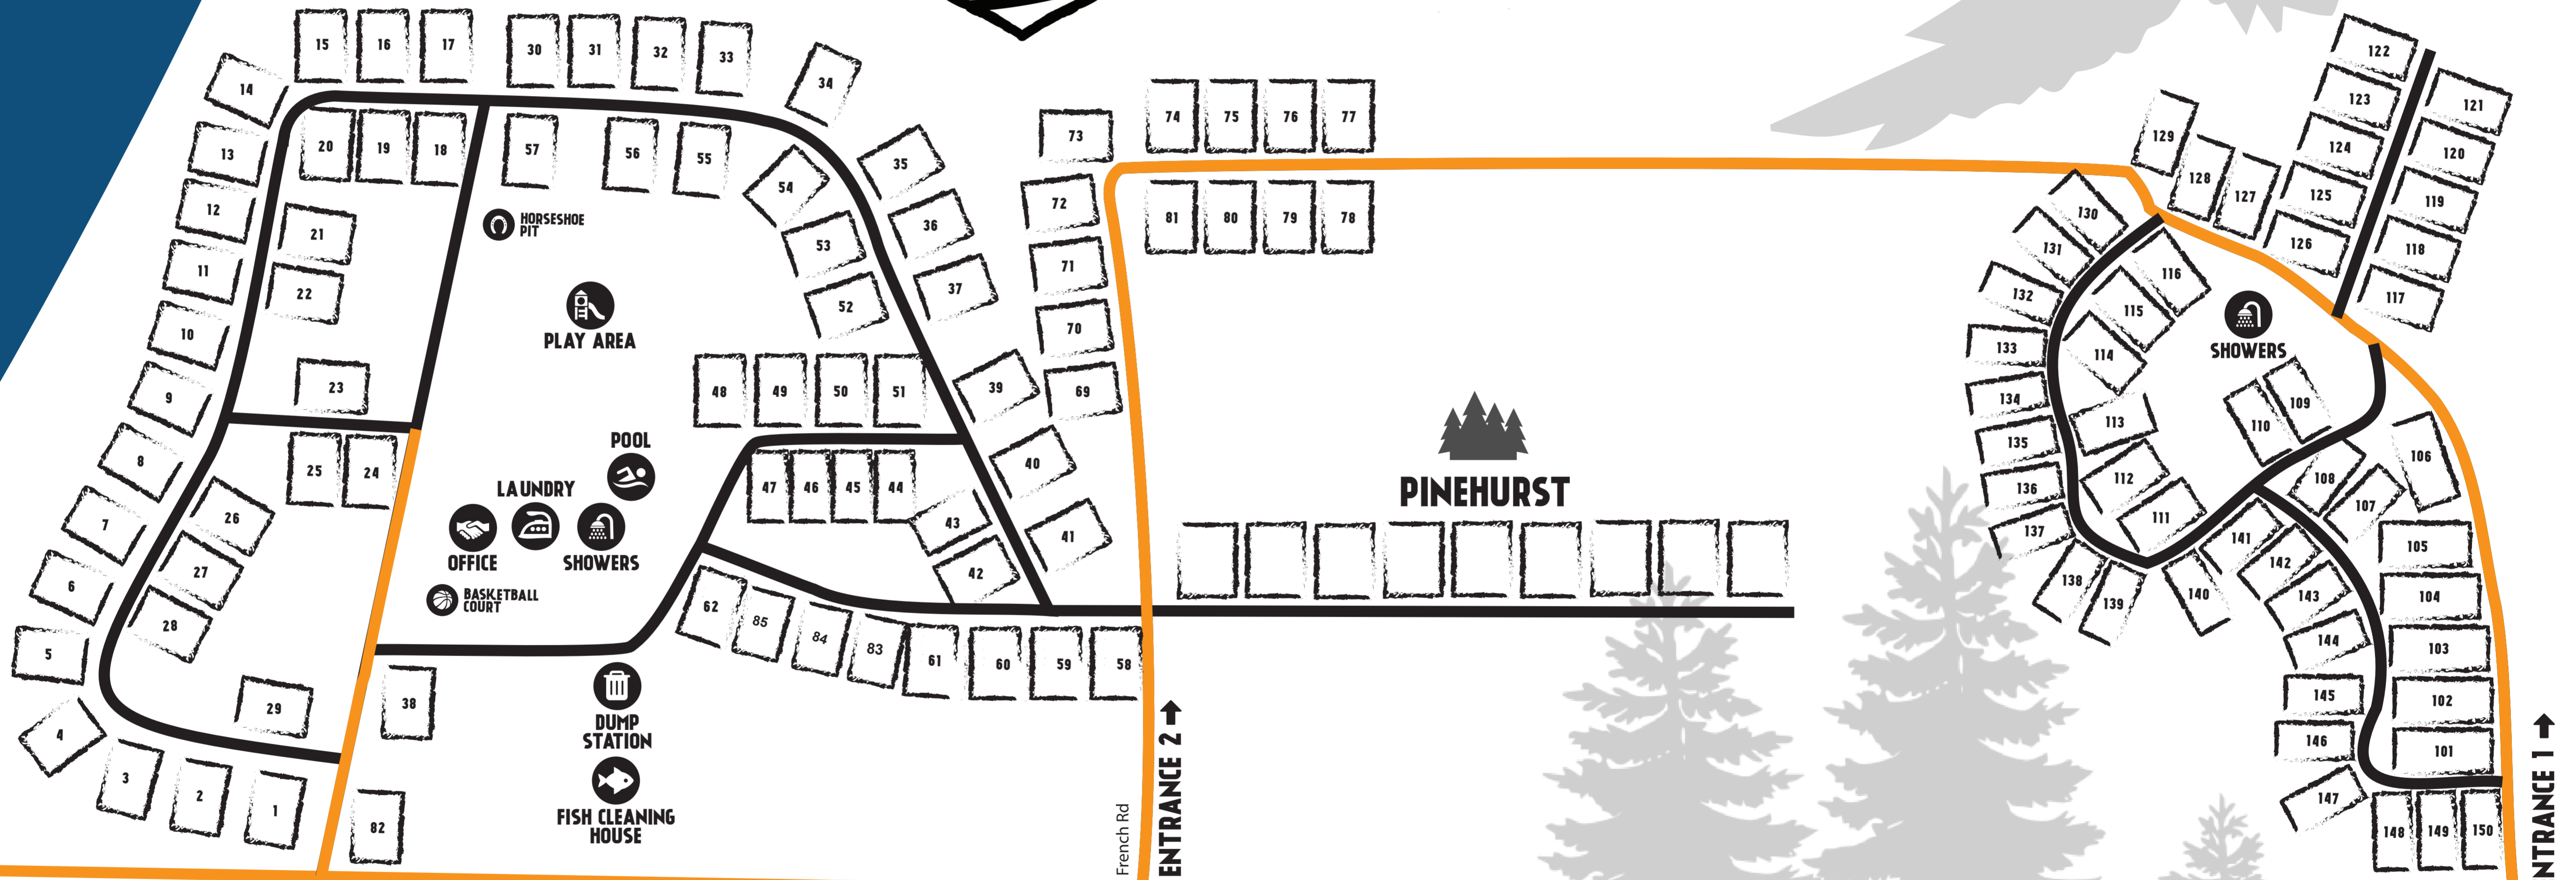

# DUFOURS CAMPGROUND

ENTRANCE 3 ↑

ENTRANCE 2 ↑

ENTRANCE 1 ↑

E Yellow River Rd

Hayden Lake Rd

Hayden Lake Rd

*East Yellow River Road is a private road - Campers are not allowed to use for any reason, including walking, running, atving, golf carts, driving, or other.*

**ATV ROUTE**